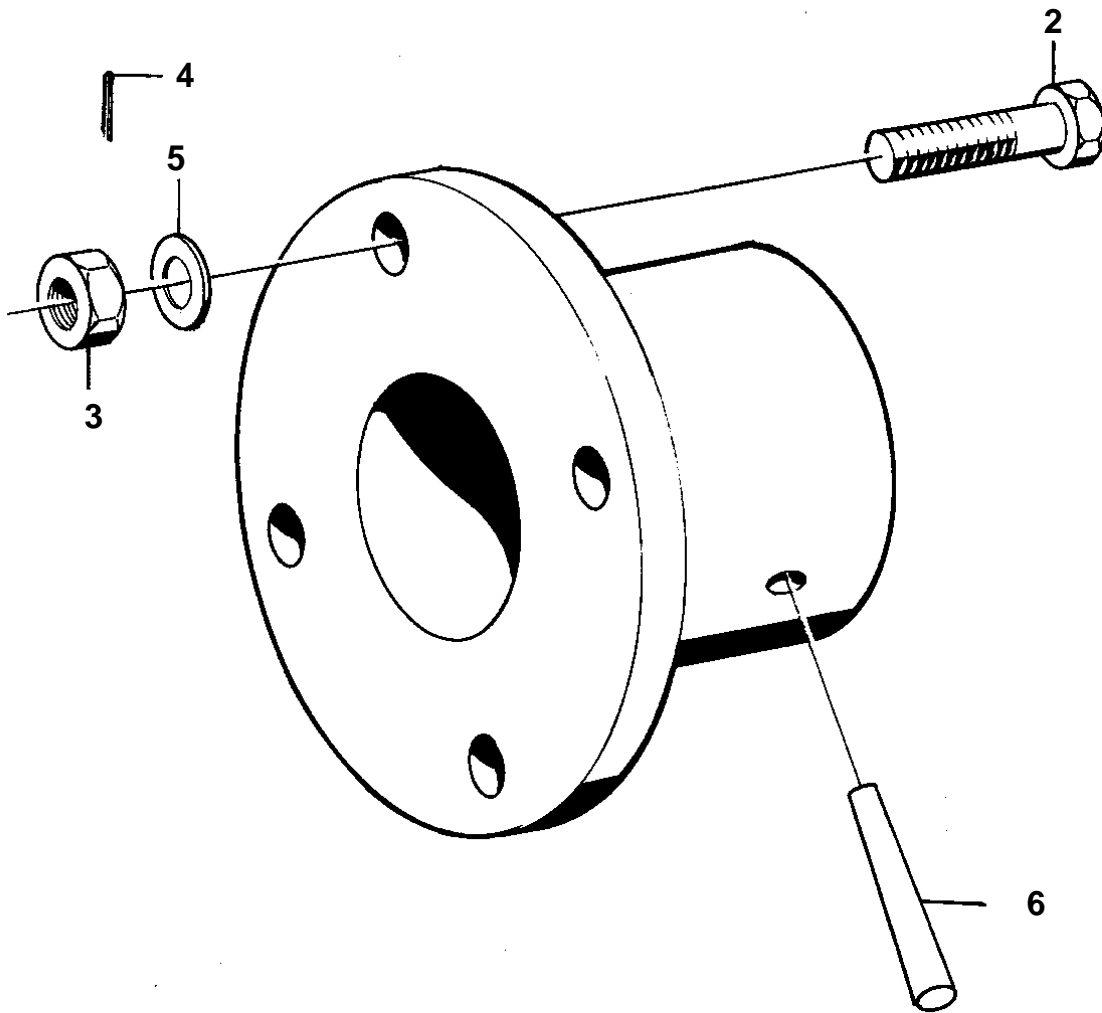

COMMON

1

4624

COMMON

REF	PART NO.	QTY	DESCRIPTION	NOTES
1	819105	1	Clutch flange	BB115B SPEC 867160, 867180, BB115C. MD21A SPEC 867137.
2	955692	4	· Screw	L = 32 MM
	955691	4	· Screw	L = 25 MM
3	955883	4	· Nut	
4	907834	4	· Cotter pin	
5	941909	4	· Spring washer	
6	907617	1	· Pin	